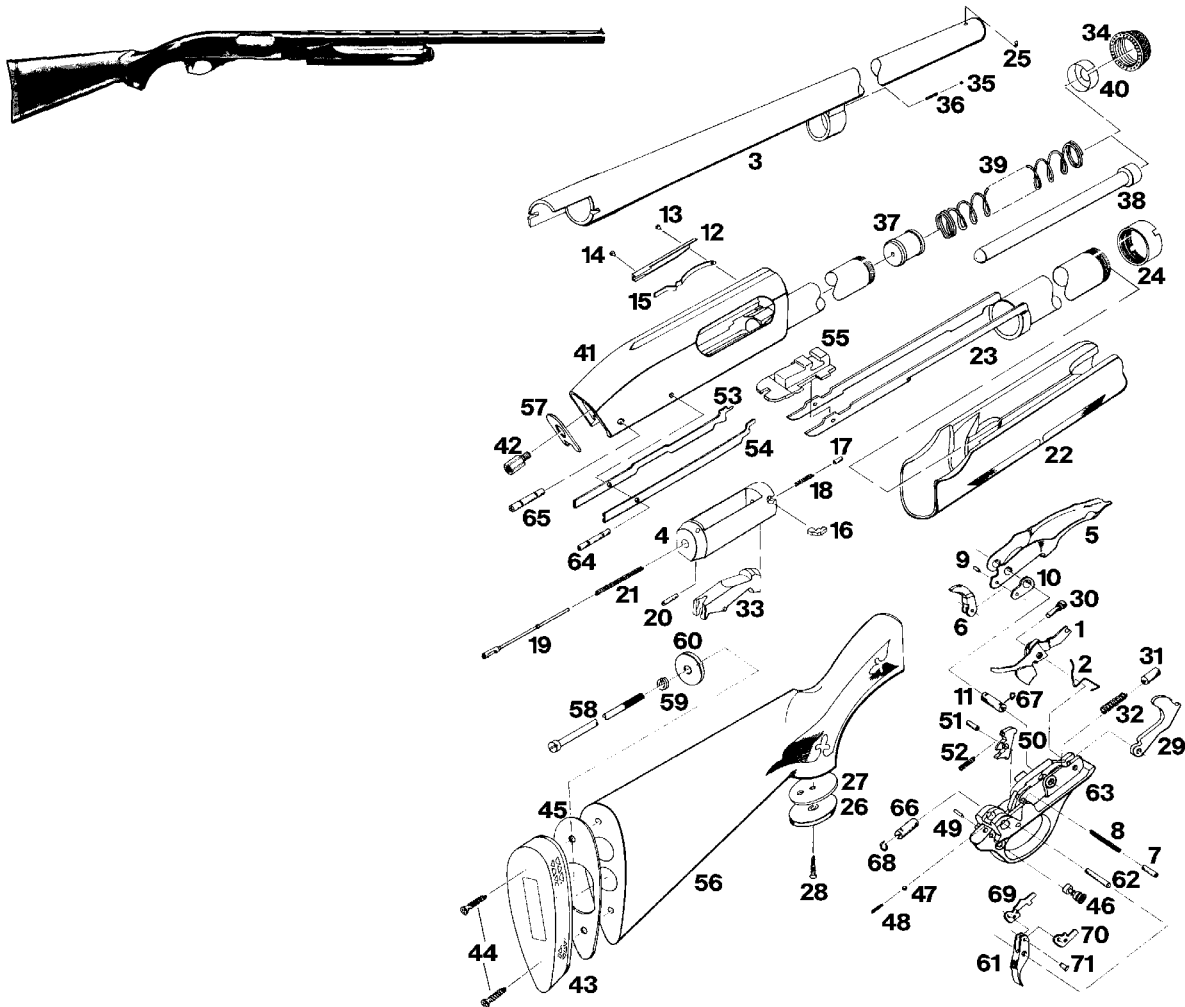

Model 870 Slide-Action Shotgun

- | | | | | | |
|----|-----------------------------|----|------------------------------------|----|--|
| 1 | Action Bar Lock | 27 | Grip Cap Spacer | 52 | Sear Spring |
| 2 | Action Bar Lock Spring | 28 | Grip Cap Screw | 53 | Shell Latch, Left |
| 3 | Barrel Assembly | 29 | Hammer | 54 | Shell Latch, Right |
| 4 | Breechbolt | 30 | Hammer Pin | 55 | Slide Assembly |
| 5 | Carrier | 31 | Hammer Plunger | 56 | Stock Assembly |
| 6 | Carrier Dog | 32 | Hammer Spring | 57 | Stock Bearing Plate |
| 7 | Carrier Dog Follower | 33 | Locking Block Assembly | 58 | Stock Bolt |
| 8 | Carrier Dog Follower Spring | 34 | Magazine Cap | 59 | Stock Bolt Lock Washer |
| 9 | Carrier Dog Pin | 35 | Magazine Cap Detent | 60 | Stock Bolt Washer |
| 10 | Carrier Dog Washer | 36 | Magazine Cap Detent Spring | 61 | Trigger Assembly |
| 11 | Carrier Pivot Tube | 37 | Magazine Follower | 62 | Trigger Pin |
| 12 | Ejector | 38 | Magazine Plug | 63 | Trigger Plate |
| 13 | Ejector Rivet, Front | 39 | Magazine Spring | 64 | Trigger Plate Pin, Front |
| 14 | Ejector Rivet, Rear | 40 | Magazine Spring Retainer | 65 | Trigger Plate Pin, Rear |
| 15 | Ejector Spring | 41 | Receiver Assembly | 66 | Trigger Plate Pin Bushing |
| 16 | Extractor | 42 | Receiver Stud | 67 | Trigger Plate Pin Detent Spring, Front |
| 17 | Extractor Plunger | 43 | Recoil Pad | 68 | Trigger Plate Pin Detent Spring, Rear |
| 18 | Extractor Spring | 44 | Recoil Pad Screws | 69 | Connector, Left |
| 19 | Firing Pin | 45 | Recoil Pad Spacer | 70 | Connector, Right |
| 20 | Firing Pin Retaining Pin | 46 | Safety Switch | 71 | Connector Pin |
| 21 | Firing Pin Retractor Spring | 47 | Safety Switch Detent Ball | | |
| 22 | Forend Wood | 48 | Safety Switch Spring | | |
| 23 | Forend Tube Assembly | 49 | Safety Switch Spring Retaining Pin | | |
| 24 | Forend Tube Nut | 50 | Sear | | |
| 25 | Front Sight | 51 | Sear Pin | | |
| 26 | Grip Cap | | | | |
- Parts Not Shown**
- Hammer Pin Washer
 - Locking Block Retainer